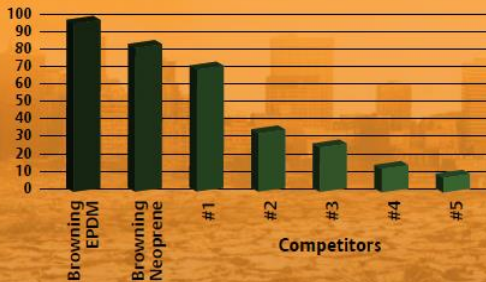

What is EPDM?

EPDM or Ethylene Propylene Diene Monomer, is a synthetic rubber compound. EPDM is strong, flexible, and resists decay. It is ozone, oxidation, humidity, and heat resistant. Operational temperature for EPDM v-belts are -60°F to 250°F.

Advantages

- Greater operating temperature range
- Increased efficiency up to 3% with 3VX, 5VX, 8VX, AX, BX, CX
- Longer belt life
- Smoother running due to higher tolerance for misalignment

BX Raw Edge Accelerated Life Testing

Dynamometer Accelerated load/life test under controlled lab conditions